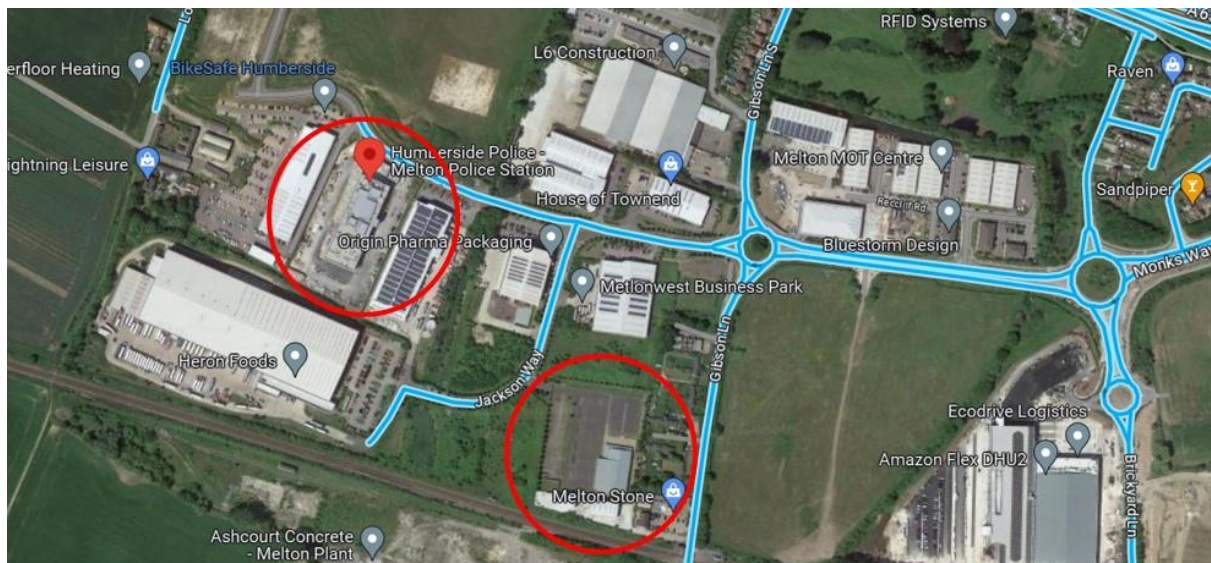

Attending an event at Melton2 Auditorium

If offsite parking has been arranged at Jackson Way for the event you are attending, it is imperative that this space is used as parking is limited at Melton2.

The carpark address is:

Melton West Gospel Hall
Jackson Way
Melton West Business Park
MELTON
North Ferriby
HU14 3HJ

The directions to the carpark are as follows:

After the second roundabout on the industrial estate, take the first left onto Jackson Way.

The entrance gates to the carpark are on the left hand side before the right hand bend (see circled area on the map).

Parking is not permitted on the gravelled area – vehicles must remain in the parking spaces.